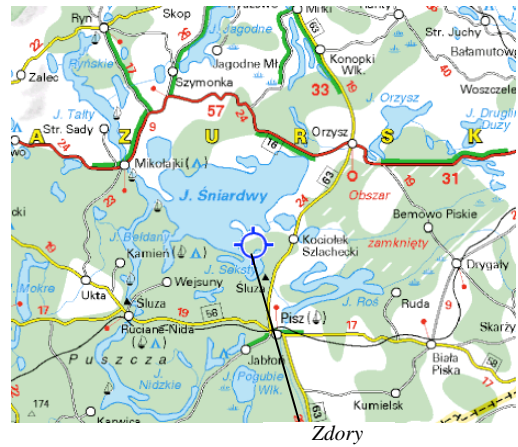

Development potential

Zdory property